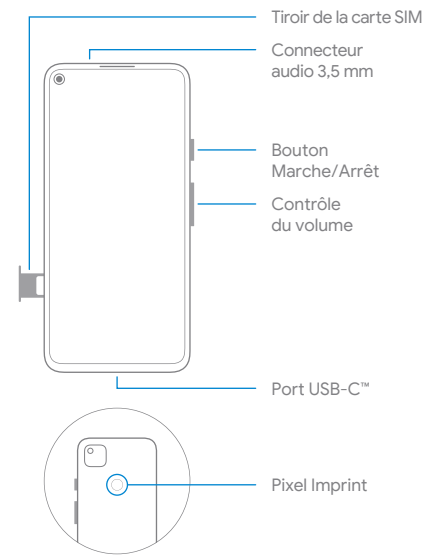

Découvrez votre nouveau Pixel

Conseils, nouveautés et aide

Sur votre téléphone, appuyez sur **Paramètres > Aide et conseils**

Pour savoir comment transférer vos données, consultez la page g.co/datatransferhelp

Pour obtenir de l'aide concernant l'accessibilité, consultez la page g.co/disabilitysupport

Pixel, Google, ainsi que les marques et les logos associés sont des marques de Google LLC. USB-C™ est une marque d'USB Implementers Forum.

Configurez votre nouveau Pixel

1. Appuyez sur le bouton Marche/Arrêt pendant 5 secondes pour allumer votre téléphone.
2. Suivez les instructions affichées à l'écran pour configurer votre téléphone.